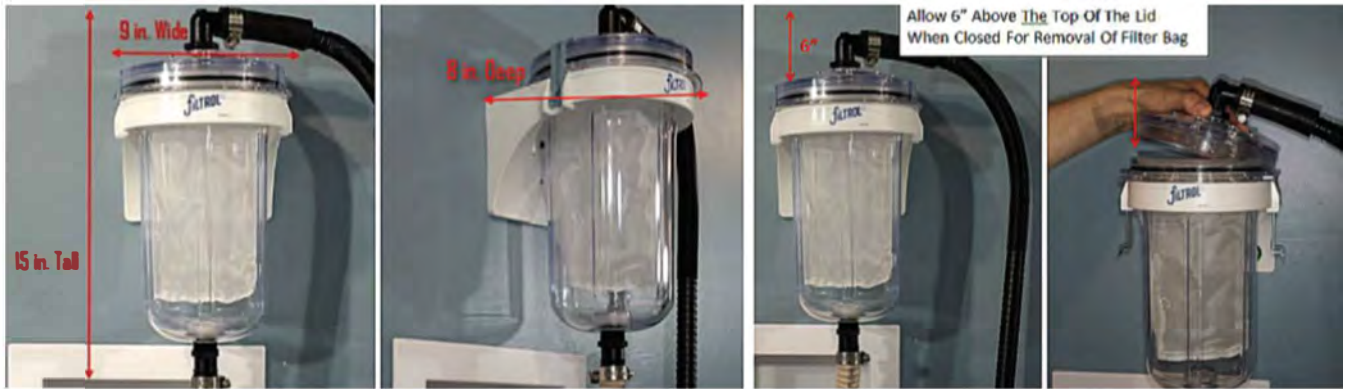

**We need you.** Volunteers who qualify will have a filter installed for free on their washing machine, and participate in the collection and measurement of the waste from their laundry. It is a 2 year project to discover how many plastic microfibres can be diverted from Georgian Bay. Results will be shared widely so that we can work on reducing the garbage in our lakes and in our food chain. **Contact us by email at [info@gbf.org](mailto:info@gbf.org) today!**

A qualified volunteer will receive a **free filter** for their washing machine that will be installed by a plumber at no cost to the volunteer.

Pictures of the free filter, and its measurements 15"tall x 9"wide x 8"deep + 6" from top

## To qualify, 3 simple criteria must be met.

- (1) Volunteers must have their washing machine connected to Parry Sound Town water (not a septic).
- (2) There must be space for the filter unit - which is about the size of a large vertical paper towel dispenser.
- (3) Georgian Bay Forever needs some volunteer participation over the course of 2 years, which includes a short survey about laundry habits and emptying the filter every 2-3 weeks in a provided bag that will be picked up for measurement.