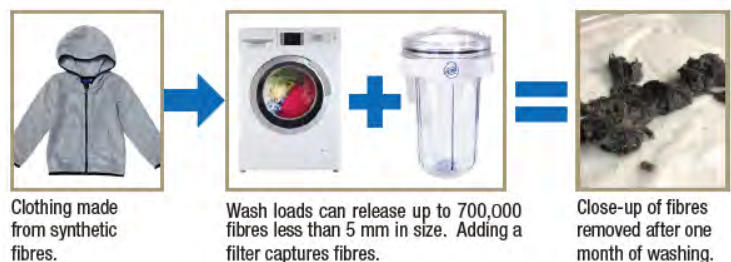

# BE A SOLUTION FOR PLASTIC POLLUTION

Georgian Bay Forever is recruiting 100 volunteers in Parry Sound to slow the flow of plastic into Georgian Bay.

Contact us by email at [info@gbf.org](mailto:info@gbf.org) today!

**Why? Fish have no idea they are eating microplastics. You probably don't either.**

Plastic microfibres are tiny strands less than 5 mm in size that **get released from your synthetic clothes in the wash and end up in the millions in our lakes.** Researchers have found plastic microfibres in Great Lakes fish, 80% of tap water sampled, and in Great Lakes beer. It is estimated that you consume at least 5800 plastic particles annually. These plastic particles are capable of absorbing other toxic chemicals from the environment, and health impacts are unknown at this time.

## To qualify, 3 simple criteria must be met.

- (1) Volunteers must have their washing machine connected to Parry Sound Town water (not a septic).
- (2) There must be space for the filter unit - which is about the size of a large vertical paper towel dispenser.
- (3) Georgian Bay Forever needs some volunteer participation over the course of 2 years, which includes a short survey about laundry habits and emptying the filter every 2-3 weeks in a provided bag that will be picked up for measurement.